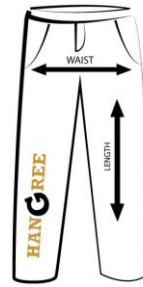

DAMES

ZARA

SIZE GUIDE WOMEN

CLOTHES							
Size	6	8	10	12	14	16	18
Chest (inches)	32.3	33.85	35.4	37	38.6	40.15	41.73
Chest (cm)	82	86	90	94	98	102	106
Waist (inches)	25.2	26	27.5	29.1	30.7	32.3	33.85
Waist (cm)	64	66	70	74	78	82	86
Hips (inches)	35.4	37	38.6	40.15	41.7	43.3	44.9
Hips (cm)	90	94	98	102	106	110	114
Size	XXS	XS	S	M / 85	L / 90	XL	
Chest (inches)	31.5	32.3	33.9	35.4	37.8	40.15	
Chest (cm)	80	82	86	90	96	102	
Waist (inches)	22.8	24.4	26	27.5	30	32.3	
Waist (cm)	58	62	66	70	76	82	
Hips (inches)	33.8	35.4	37	38.6	41	43.3	
Hips (cm)	86	90	94	98	104	110	

HOW TO MEASURE

HEREN

SLIM FIT

Full Sleeves Shirts					
	S	M	L	XL	XXL
Collar :	14.5	15.5	16	16.5	17
Chest :	19.5	20.5	22.5	23.5	25.5
Shoulder :	18	18.5	19	19.5	20.5
Sleeves :	24	24.5	25.5	25	26
Length :	28	28.5	29.5	30	31

Half Sleeves Shirts					
	S	M	L	XL	XXL
Collar :	14.5	15.5	16	16.5	17
Chest :	19.5	20.5	22.5	23.5	25.5
Shoulder :	18	18.5	19	19.5	20.5
Sleeves :	9.5	10	10.5	11	11.5
Length :	28	28.5	29.5	30	31

ZARA MEN'S TROUSER (Size Chart)

SIZE	WAIST	LENGTH
S	30-32	38
M	32-34	39
L	34-36	39
XL	36-38	40

Note :

- Measurements mentioned in chart are in Inches.
- Every product has its own size guide.

Size	Chest	Waist	Hips
S	37" 94cm	32" 81.2cm	36" 91.44cm
M	39" 99cm	34" 86.4cm	38" 96.5cm
L	42" 106.7cm	36" 91.4cm	41" 104cm
XL	45" 114.3cm	38" 96.5cm	44" 111.8cm
XXL	48" 121.9cm	40" 101.6cm	47" 119.4cm