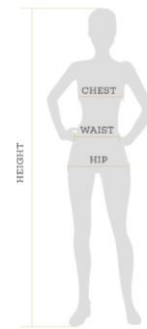

Half Sleeves Shirts					
	S	M	L	XL	XXL
Collar :	14.5	15.5	16	16.5	17
Chest :	19.5	20.5	22.5	23.5	25.5
Shoulder :	18	18.5	19	19.5	20.5
Sleeves :	9.5	10	10.5	11	11.5
Length :	28	28.5	29.5	30	31

ZARA MEN'S TROUSER (Size Chart)

SIZE	WAIST	LENGTH
S	30-32	38
M	32-34	39
L	34-36	39
XL	36-38	40

Note :

- Measurements mentioned in chart are in Inches.
- Every product has its own size guide.

Size	Chest	Waist	Hips
S	37" 94cm	32" 81.2cm	36" 91.44cm
M	39" 99cm	34" 86.4cm	38" 96.5cm
L	42" 106.7cm	36" 91.4cm	41" 104cm
XL	45" 114.3cm	38" 96.5cm	44" 111.8cm
XXL	48" 121.9cm	40" 101.6cm	47" 119.4cm

MIX

Men

TG	Height (in)	Chest (in)	Waist (in)	Hip (in)
S	5ft4 - 5ft6	36.2 - 38	31.5 - 33	36.2 - 37.8
M	5ft6 - 5ft8	38 - 39.5	33 - 34.5	37.8 - 39.5
L	5ft8 - 6ft	39.5 - 41	34.5 - 36	39.5 - 41
XL	6ft - 6ft2	41 - 42.5	36 - 38	41 - 42.5
XXL	6ft1 - 6ft4	42.5 - 44	38 - 39	42.5 - 44
3XL	6ft3 - 6ft5	44 - 46.5	39 - 41.5	44 - 46.5
4XL	6ft5 - 6ft7	46.5 - 49	41.5 - 44	46.5 - 49
5XL	6ft6 - 6ft8	49 - 51	44 - 46.5	49 - 51

Women

TG	TG	Height (in)	Chest (in)	Waist (in)	Hip (in)
XXS	8	4ft3 - 4ft8	28 - 30	23.5 - 25	30 - 32
XS	10	4ft8 - 5ft2	30 - 32.7	25 - 26	32 - 34.6
S	12	5ft2 - 5ft5	33 - 34.5	26 - 28	35.8 - 37.5
M	14	5ft4 - 5ft7	34.5 - 36	28 - 29.5	37.5 - 39
L	16	5ft6 - 5ft9	36 - 38	29.5 - 31	39 - 40.5
XL	18	5ft8 - 6ft1	38 - 39	31 - 33	40.5 - 42
XXL	20	6ft - 6ft2	39 - 41	33 - 34	42 - 43.5
3XL	22	6ft1 - 6ft3	41 - 43	34 - 36.5	43.5 - 46
4XL	24	6ft3 - 6ft5	43 - 45.5	36.5 - 39	46 - 48.5